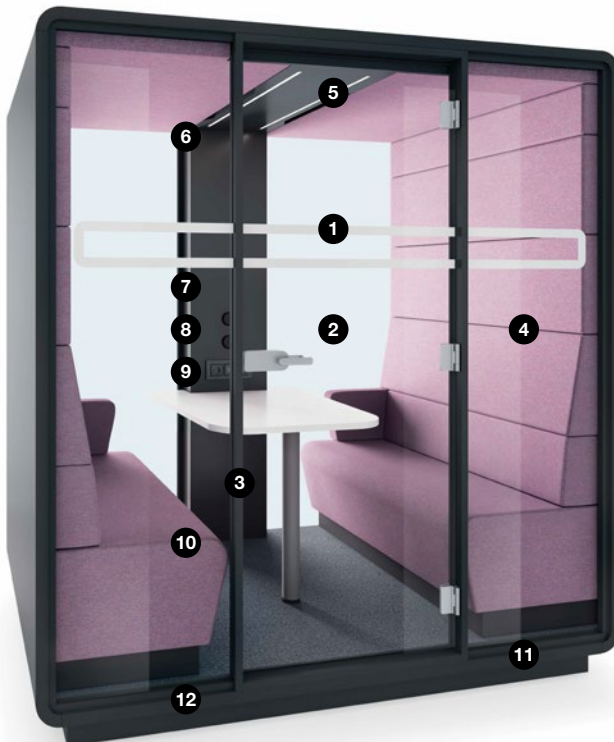

HUSHMEET IS A PERFECT PLACE FOR:

Private meetings

Creative work

Group video conferences

HR interviews

1-4

W: 2150 mm/85 in
H: 2300 mm/91 in
D: 1390 mm/56 in

Weight: 650 kg/1433 lbs

- 1 Anti-collision door marking
- 2 Tempered, laminated acoustic glass door with high quality handle
- 3 Laminated front and back acoustic glass panels
- 4 Acoustic lined fabric panels
- 5 Led ceiling light with dimmer
- 6 Ventilation system activated by a presence sensor
- 7 Option to hang a TV screen on the central panel
- 8 Independent, manual smooth lighting and ventilation rotary knobs
- 9 Power module (Power+USB+RJ45)
- 10 Two upholstered benches
- 11 Removable front panel for pallet jack
- 12 Leveling feet

HushMeet is an independent space powered by electricity, providing comfortable conditions during the meeting.

DIMENSIONS

It occupies space needed for two standard workstations.

PRODUCT IS ALSO AVAILABLE IN THE **S VERSION**

HushMeet.S is the answer to the needs of smaller offices. It is designed for meetings in a group of two people.

 **1-2**

W: 2150 mm/85 in
H: 2300 mm/91 in
D: 900 mm/35 in

Weight:
530 kg/1168 lbs

CARCASS FINISHES