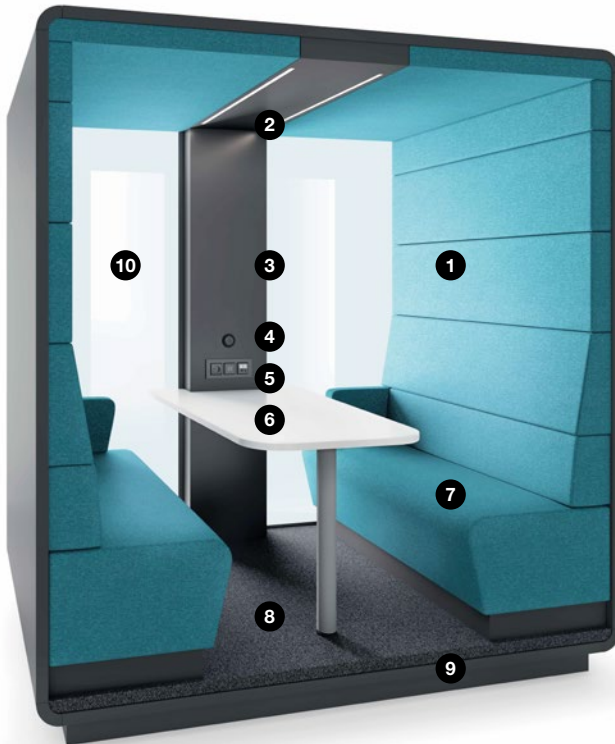

**HUSHMEET.OPEN IS A PERFECT PLACE FOR:**

Private meetings

Creative work

1-4

w. 2150 mm / 85 in  
h. 2300 mm / 91 in  
d. 1390 mm / 55 in

Weight: 550 kg / 1212 lbs

- 1 Acoustic lined fabric panels
- 2 Led ceiling light with dimmer
- 3 Option to hang a TV screen on the central panel
- 4 Independent, manual smooth lighting rotary knob
- 5 Power module (230V+USB+RJ45)
- 6 Compact desk
- 7 Two upholstered benches
- 8 Leveling feet
- 9 Removable front panel for pallet jack
- 10 Laminated back acoustic glass panels

### **DIMENSIONS**

It occupies space needed for two standard workstations.

## PRODUCT IS ALSO AVAILABLE IN THE **S** VERSION

HushMeet.open.S is the answer to the needs of smaller offices. It is designed for meetings in a group of two people.

**1-2**

W: 2150 mm / 85 in  
H: 2300 mm / 91 in  
D: 900 mm / 35 in