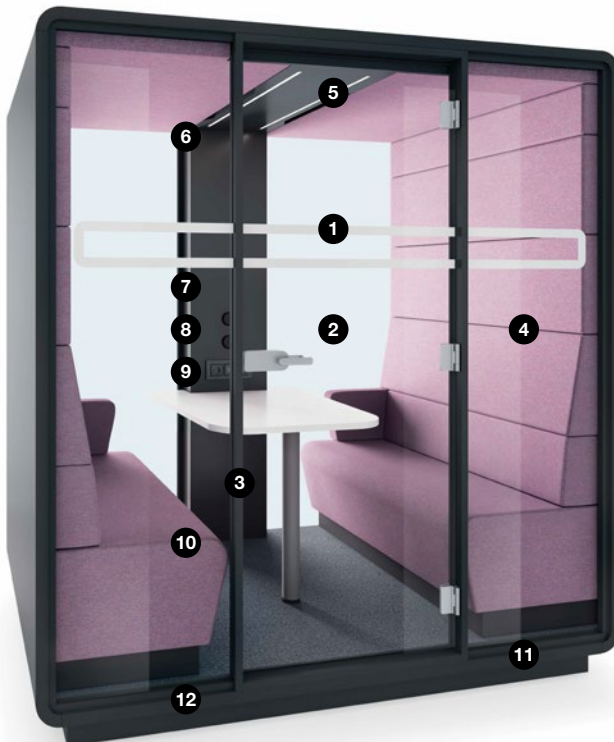

## HUSHMEET IS A PERFECT PLACE FOR:

Private meetings

Creative work

Group video conferences

HR interviews

1-4

W: 2150 mm/85 in  
H: 2300 mm/91 in  
D: 1390 mm/56 in

Weight: 650 kg/1433 lbs

- 1 Anti-collision door marking
- 2 Tempered, laminated acoustic glass door with high quality handle
- 3 Laminated front and back acoustic glass panels
- 4 Acoustic lined fabric panels
- 5 Led ceiling light with dimmer
- 6 Ventilation system activated by a presence sensor
- 7 Option to hang a TV screen on the central panel
- 8 Independent, manual smooth lighting and ventilation rotary knobs
- 9 Power module (Power+USB+RJ45)
- 10 Two upholstered benches
- 11 Removable front panel for pallet jack
- 12 Leveling feet